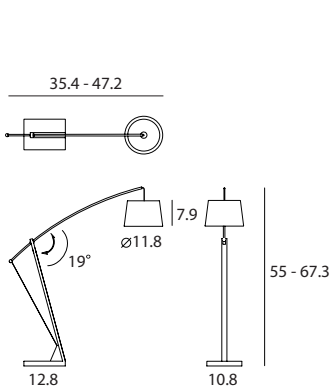

## ARCHER 射手座

ARCHER is one of the brightest constellations in a summer night. The solid bow arm is constructed with beech. The bowstring is conveniently created for easy adjustment in the lamp's arm. The ARCHER is available in two floor sizes. Its base is solidly constructed with metal. With ingenuity and technique, the wires are concealed within the wooden body.

**Archer Floor**  
SQ-703FR  
E26 1 x Max 60W  
In-line on/off switch  
Black textile cord

Materials : fabric, steel, beech  
Color : Beech + matt black  
Remark : w/o diffuser

**Archer Floor Mega**  
SQ-603FLR  
E26 3 x Max 60W  
In-line on/off switch  
Black textile cord

Materials : fabric, steel, beech,  
acrylic (diffuser)  
Color : Beech + matt black  
Remark : w/ diffuser

Measurement : inches

ARCHER / 2