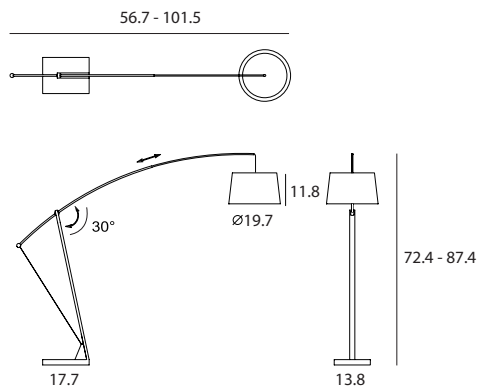

## ARCHER 射手座

ARCHER is one of the brightest constellations in a summer night. The solid bow arm is constructed with beech. The bowstring is conveniently created for easy adjustment in the lamp's arm. The ARCHER is available in two floor sizes. Its base is solidly constructed with metal. With ingenuity and technique, the wires are concealed within the wooden body.

**Archer Floor**  
SQ-703FR  
E26 1 x Max 60W  
In-line on/off switch  
Black textile cord

Materials : fabric, steel, beech  
Color : Beech + matt black  
Remark : w/o diffuser

**Archer Floor Mega**  
SQ-603FLR  
E26 3 x Max 60W  
In-line on/off switch  
Black textile cord

Materials : fabric, steel, beech,  
acrylic (diffuser)  
Color : Beech + matt black  
Remark : w/ diffuser

Measurement : inches

ARCHER / 2